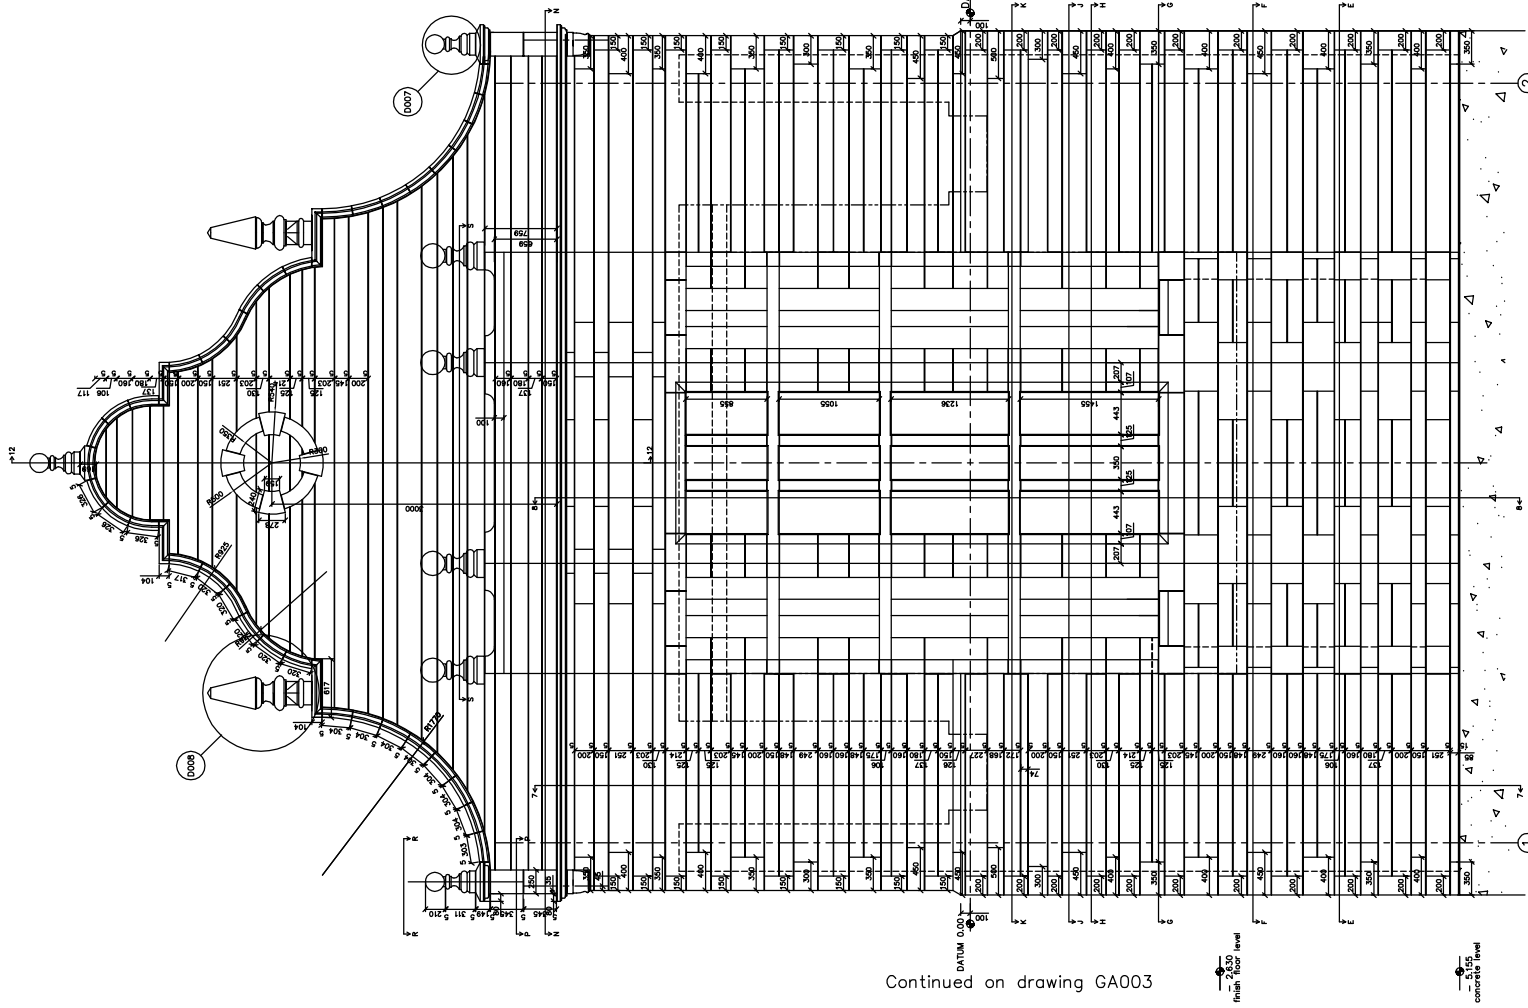

Continued on drawing GA006

Continued on drawing GA003

West Elevation

Plan K-K

For further plans see GA005

Shelflife	✓
	✓
	✓
	✓

Rev. Date.		Comments.	
stewart design (uk) ltd the old bakery, sheep street, chalfont, oxon, MK7 8ER tel: +44 (0) 1608 811500 fax: +44 (0) 1608 811700 e-mail: design@stewartdesign.co.uk			
Contract Title	Drawing Title	Client	Scale
Name	Name	Name	Date
Name	Name	Name	Date
Architect	Contract no.	Origin Drawing ref.	Project No.
Client	Name		No.
			Rev. -