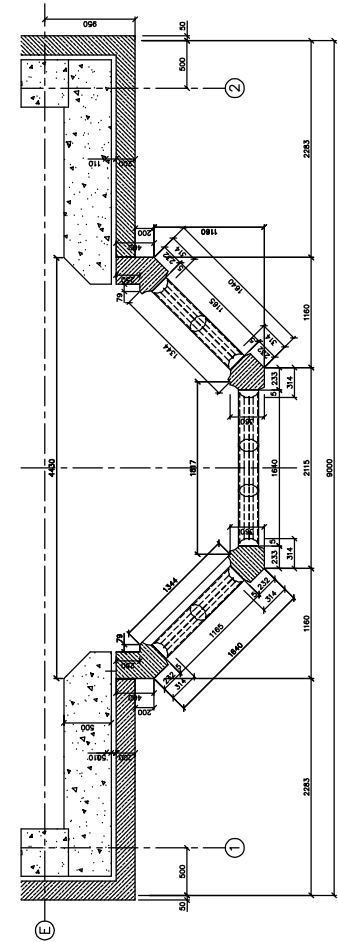

Continued on drawing GA006

Continued on drawing GA003

West Elevation

Plan K-K

For further plans see GA005

Shelflife	✓
	✓
	✓
	✓

Rev. Date.		Comments.	
stewart design (uk) ltd the old bakery, sheep street, chalfont, oxon, MK7 8ER tel: +44 (0) 1608 811500 fax: +44 (0) 1608 811700 e-mail: design@stewartdesign.co.uk			
Contract Title	Drawing Title	Client	Scale
Name	Name	Name	Date
Name	Name	Name	Date
Architect	Contract no.	Origin Drawing ref.	Project No.
Client	Name		No.
			Rev. -